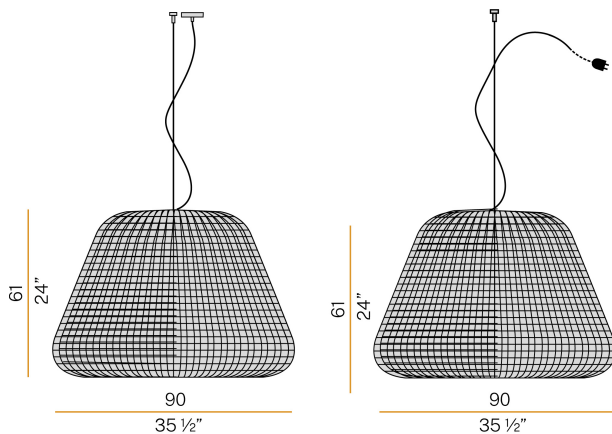

Technical drawing